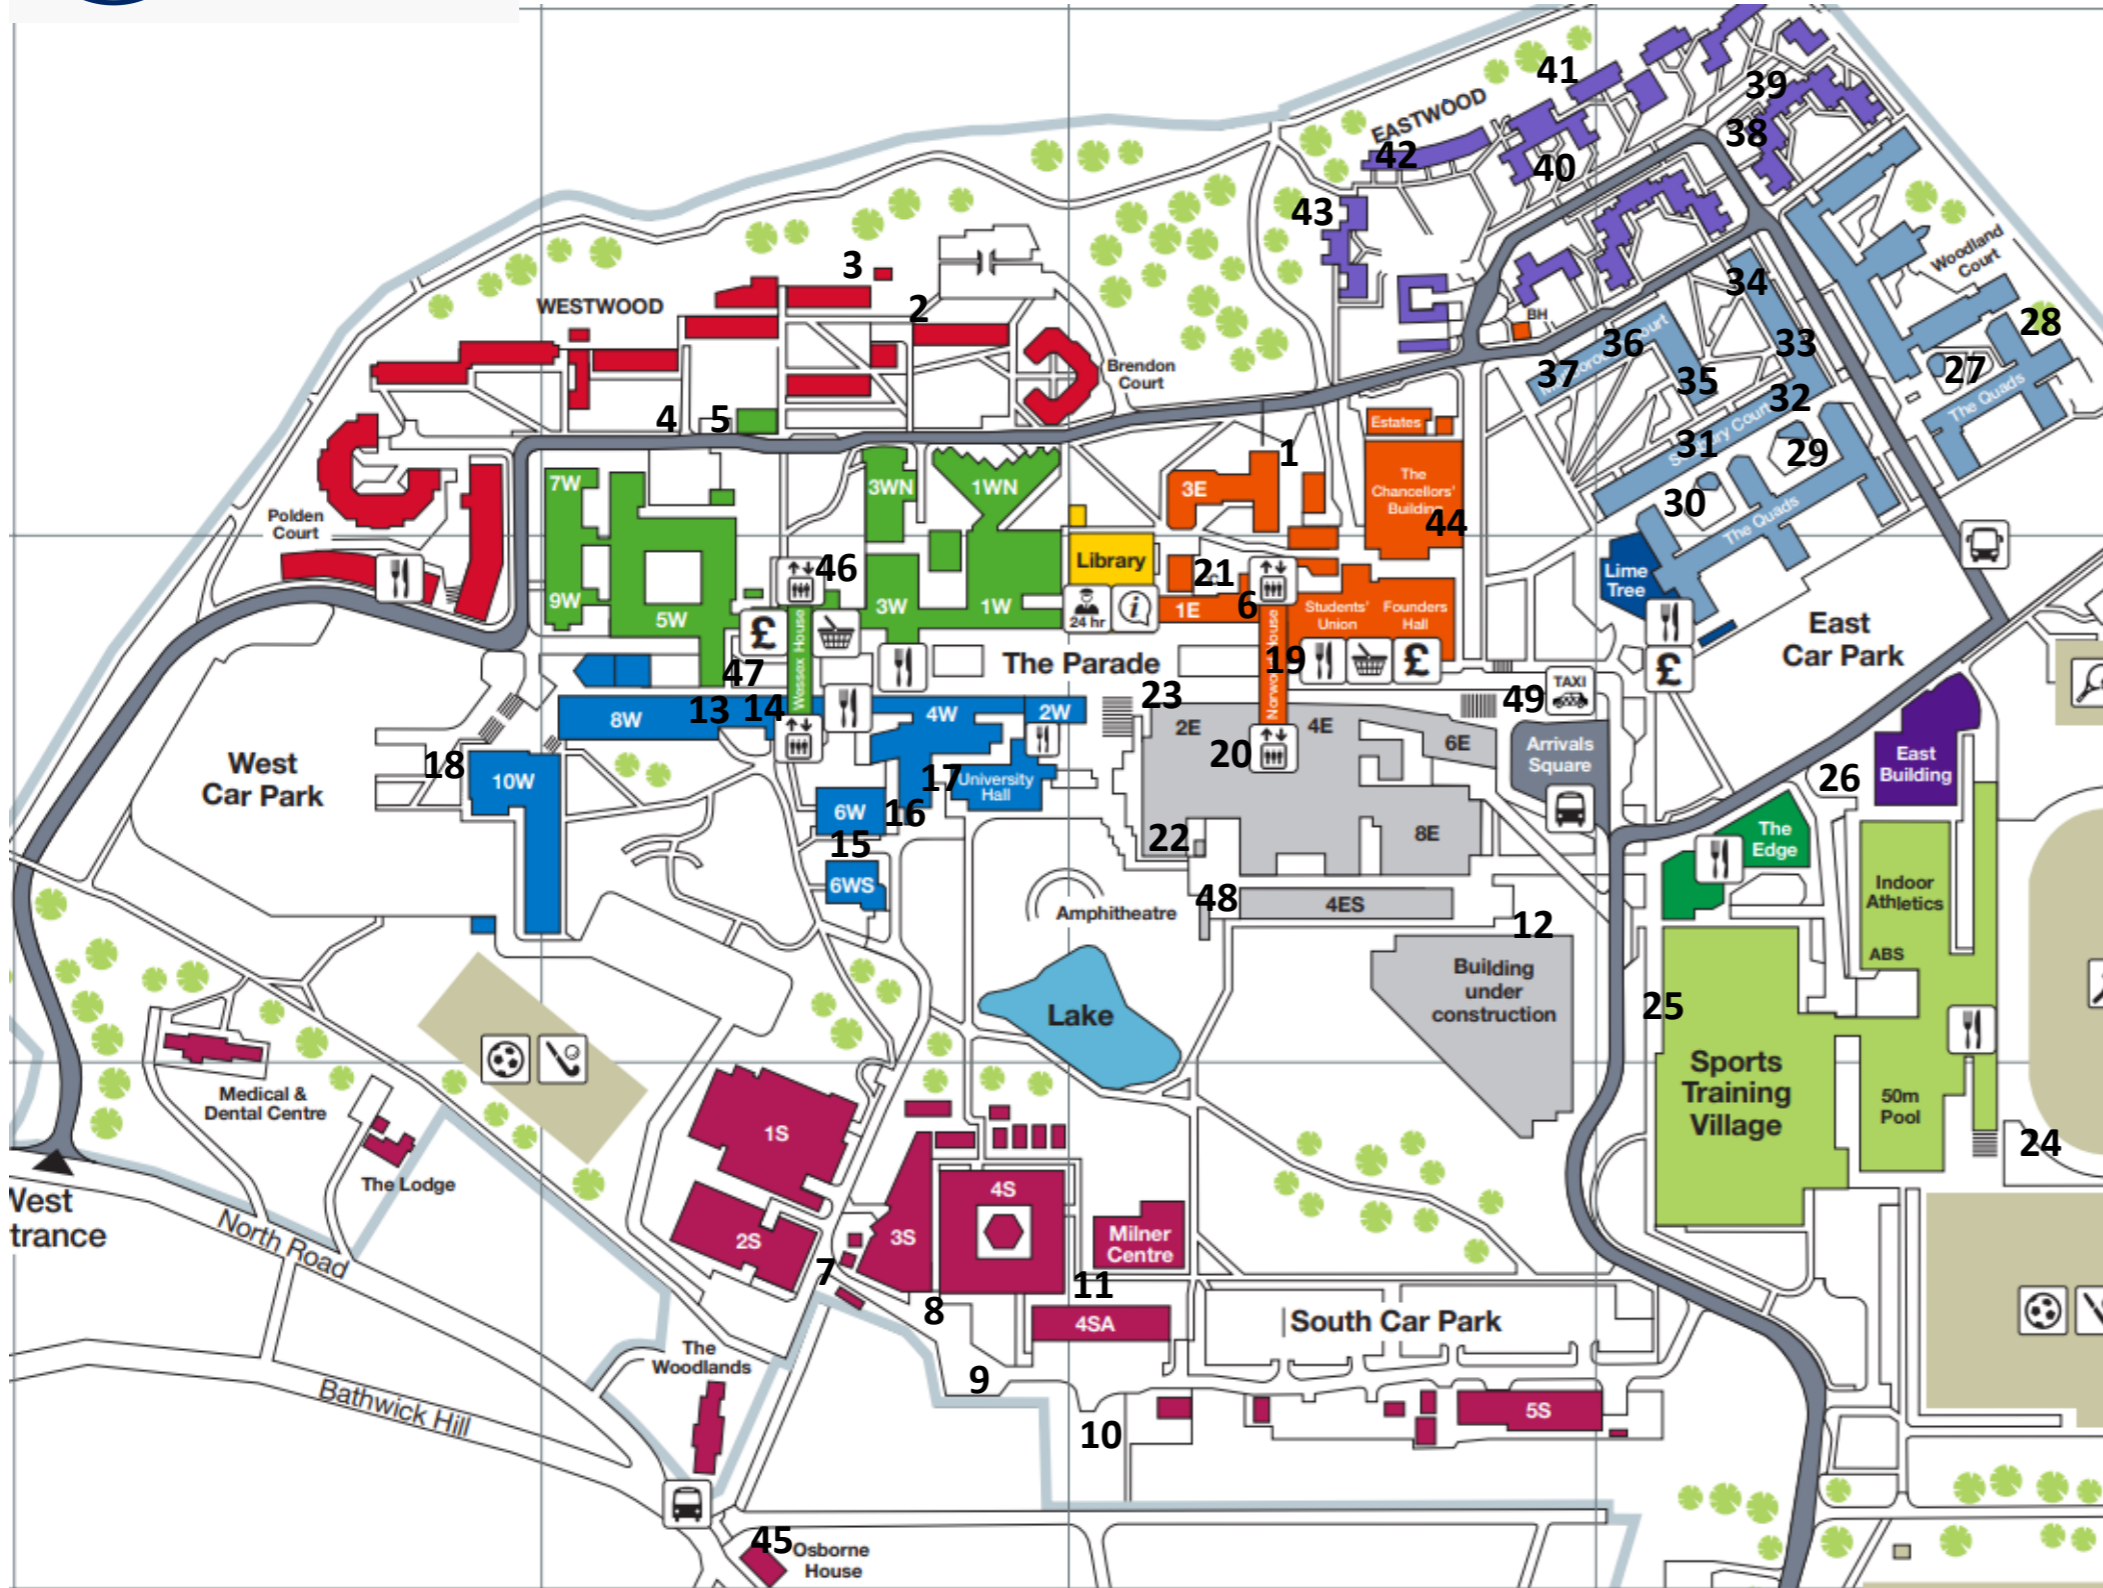

Claverton Campus Bicycle Store Map

Cycle Store	Location	Swipe Lock	Rain Shelter
1	3 East	✓	✓
2	Between Cotswold & Wolfson		✓
3	Cotswold House	✓	✓
4	Westwood Operations Office		✓
5	Westwood Operations Office		✓
6	1 East Parade, by the Plug bar fire exit steps		
7	2 South Annexe		✓
8	3 South Annexe	✓	✓
9	4 South	✓	✓
10	4 South Annexe	✓	✓
11	4 South Annexe		✓
12	10 East (School of Management Building)	✓	✓
13	Between 8 West and Wessex House		✓
14	Wessex House		✓
15	6 West		✓
16	Between 6 West and 4 West		
17	4 West		✓
18	10 West	✓	✓
19	Norwood House - Underdeck		✓
20	4 East - Underdeck		✓
21	Chaplaincy - Underdeck		✓
22	2 East - Underdeck		✓
23	2 East - Parade		✓
24	Athletics Track		
25	Sports Training Village		
26	Between Sports Training Village and East Building		✓
27	Between Quads & Woodland Court Block B	✓	✓
28	Between Quads & Woodland Court Block A	✓	✓
29	Between Quads & Woodland Court Block C	✓	✓
30	Solsbury Court Block A		✓
31	Solsbury Court Block B		✓
32	Solsbury Court Block C		✓
33	Solsbury Court Block E		✓
34	Solsbury Court Block F		✓
35	Marlborough Court Block D		✓
36	Marlborough Court Block B		✓
37	Marlborough Court Block A		✓
38	Eastwood 45	✓	✓
39	Eastwood 45		
40	Eastwood 23		
41	Eastwood 21	✓	✓
42	Between Eastwood 8 and Eastwood 9	✓	✓
43	Eastwood 5		✓
44	Chancellors' Building		
45	Osborne House	✓	✓
46	Wessex House North Shelter		✓
47	Wessex House Underdeck	✓	✓
48	4 East South	✓	✓
49	Bus Terminal		✓

Key:

12 Bicycle Storage Location

- Bus stop
- Coach Drop Off Point
- Taxi Rank
- Food & Drink
- Shopping
- ATM
- Lift
- Sports pitches
- Athletics track
- Tennis courts
- 24 hour security
- University Reception